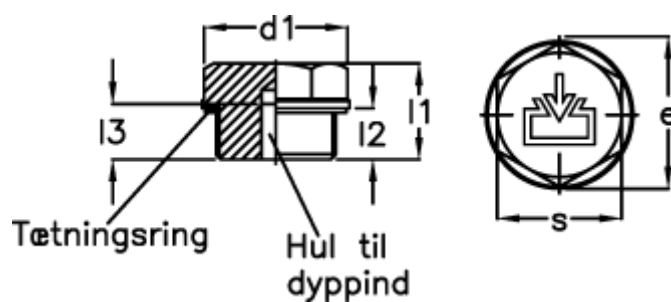

Article number: 20245526

Description: E+G

Threaded plug GN 742-26-M20x1,5-ES-1

Measures

$d1 = 26$

$d2 = M20 \times 1,5$

$d4 = M5$

$e = 24.3$

$l1 = 16.0$

$l2 = 8.5$

$s = 17$